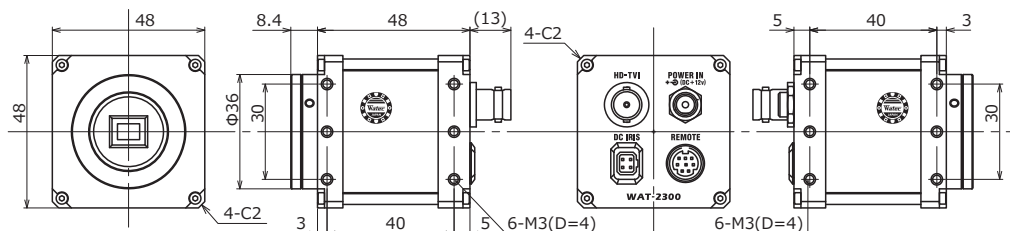

Dimensions

Specifications

Pick-up element	1/2.8 inch CMOS image sensor	
Number of effective pixels	1944(H) × 1224(V)	
Unit cell size	2.8μm(H) × 2.8μm(V)	
Imaging system	RGB+W array mosaic filters on chip	
Synchronizing system	Internal	
Scanning system	Progressive	
Video output	HD-TVI	
Output format	1080/30p, 1080/25p, 720/60p, 720/50p, 720/30p, 720/25p	
Minimum illumination	0.1 lx F1.2 (AGC HIGH=66dB, Shutter=OFF)	
S/N	More than 50dB (AGC OFF=0dB, γ=1.0)	
Function settings	OSD : Remote controller, Communication : RS-232	
AE mode	Fixed	1/30*, 1/100, 1/120, 1/200, 1/500, 1/1000, 1/2000, 1/5000, 1/10000 sec. ※Depends on Output format.
	EI	1/30* - 1/10000 sec. ※Depends on Output format.
White balance	ATW, PWB, MWB, PRESET (3200K, 4300K, 5100K, 6300K)	
AGC	ON	0 - 32dB (LOW), 0 - 42dB (MID), 0 - 66dB (HIGH)
	OFF	-
MGC	0 - 30dB (2dB step)	
Day/Night	-	
Noise reduction	2DNR OFF/ON Level adjustable	
Wide dynamic range	D-WDR OFF/ON Level adjustable	
Lens iris	DC	
Back light compensation	BLC	
White blemish correction	Up to 1023 pixels	
Sharpness	Level adjustable	
Defog	OFF/ON	
Digital zoom	-	
Privacy mask	16 masks	
Mirror image	OFF, V-FLIP, H-FLIP, HV-FLIP	
Freeze	-	
Motion detection	-	
Neg.image	-	
Interface	BNC (HD-TVI), Power in, Auto iris, miniDIN8P (RC-02, RS-232)	
Power supply	DC+12V±10%	
Power consumption	1.92W (160mA)	
Operating temperature	-10 - +50°C	
Storage temperature	-30 - +70°C	
Operating / Storage humidity	95% RH or less (Without condensation)	
Lens mount	CS mount	
Weight	Approx. 130g	
Accessories	WPDC12-R (DC plug), Hex. wrench, Camera bracket, RC-02 (Remote control)	