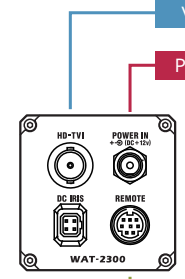

Dimensions

Specifications

Pick-up element	1/2.8 inch CMOS image sensor	
Number of effective pixels	1944(H) × 1224(V)	
Unit cell size	2.8μm(H) × 2.8μm(V)	
Imaging system	RGB+W array mosaic filters on chip	
Synchronizing system	Internal	
Scanning system	Progressive	
Video output	HD-TVI	
Output format	1080/30p, 1080/25p, 720/60p, 720/50p, 720/30p, 720/25p	
Minimum illumination	0.1 lx F1.2 (AGC HIGH=66dB, Shutter=OFF)	
S/N	More than 50dB (AGC OFF=0dB, γ=1.0)	
Function settings	OSD : Remote controller, Communication : RS-232	
AE mode	Fixed	1/30*, 1/100, 1/120, 1/200, 1/500, 1/1000, 1/2000, 1/5000, 1/10000 sec. ※Depends on Output format.
	EI	1/30* - 1/10000 sec. ※Depends on Output format.
White balance	ATW, PWB, MWB, PRESET (3200K, 4300K, 5100K, 6300K)	
AGC	ON	0 - 32dB (LOW), 0 - 42dB (MID), 0 - 66dB (HIGH)
	OFF	-
MGC	0 - 30dB (2dB step)	
Day/Night	-	
Noise reduction	2DNR OFF/ON Level adjustable	
Wide dynamic range	D-WDR OFF/ON Level adjustable	
Lens iris	DC	
Back light compensation	BLC	
White blemish correction	Up to 1023 pixels	
Sharpness	Level adjustable	
Defog	OFF/ON	
Digital zoom	-	
Privacy mask	16 masks	
Mirror image	OFF, V-FLIP, H-FLIP, HV-FLIP	
Freeze	-	
Motion detection	-	
Neg.image	-	
Interface	BNC (HD-TVI), Power in, Auto iris, miniDIN8P (RC-02, RS-232)	
Power supply	DC+12V±10%	
Power consumption	1.92W (160mA)	
Operating temperature	-10 - +50°C	
Storage temperature	-30 - +70°C	
Operating / Storage humidity	95% RH or less (Without condensation)	
Lens mount	CS mount	
Weight	Approx. 130g	
Accessories	WPDC12-R (DC plug), Hex. wrench, Camera bracket, RC-02 (Remote control)	

Accessories
 Options

CS-mount lenses

M13VG288IR M13VG850IR
 AG3Z2812FCS-MPWIR AG4Z1214FCS-MPIR

Miniature lenses / Mount adaptors

M2520BC-12 M2920BC-12
 M3718BC-12 M0620BC-12 29PMA-M12-125
 M0820BC-12

C-mount lenses

C-mount lenses
 ※Not in our lineup

C-mount adaptor

34CMA-R

Cable

3C2V (BNC/BNC)

DVR
 ※Not in our lineup

HDMI cable
 ※Not in our lineup

Monitor