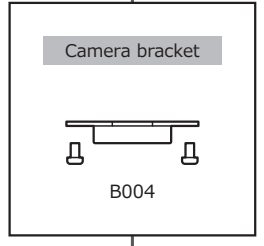

Dimensions

Specifications

Pick-up element	1/2.8 inch CMOS image sensor	
Number of effective pixels	1944(H) × 1224(V)	
Unit cell size	2.8μm(H) × 2.8μm(V)	
Imaging system	RGB+W array mosaic filters on chip	
Synchronizing system	Internal	
Scanning system	Progressive	
Video output	HD-TVI	
Output format	1080/30p, 1080/25p, 720/60p, 720/50p, 720/30p, 720/25p	
Minimum illumination	0.1 lx F1.2 (AGC HIGH=66dB, Shutter=OFF)	
S/N	More than 50dB (AGC OFF=0dB, γ=1.0)	
Function settings	OSD : Remote controller, Communication : RS-232	
AE mode	Fixed	1/30*, 1/100, 1/120, 1/200, 1/500, 1/1000, 1/2000, 1/5000, 1/10000 sec. ※Depends on Output format.
	EI	1/30* - 1/10000 sec. ※Depends on Output format.
White balance	ATW, PWB, MWB, PRESET (3200K, 4300K, 5100K, 6300K)	
AGC	ON	0 - 32dB (LOW), 0 - 42dB (MID), 0 - 66dB (HIGH)
	OFF	-
MGC	0 - 30dB (2dB step)	
Day/Night	-	
Noise reduction	2DNR OFF/ON Level adjustable	
Wide dynamic range	D-WDR OFF/ON Level adjustable	
Lens iris	DC	
Back light compensation	BLC	
White blemish correction	Up to 1023 pixels	
Sharpness	Level adjustable	
Defog	OFF/ON	
Digital zoom	-	
Privacy mask	16 masks	
Mirror image	OFF, V-FLIP, H-FLIP, HV-FLIP	
Freeze	-	
Motion detection	-	
Neg.image	-	
Interface	BNC (HD-TVI), Power in, Auto iris, miniDIN8P (RC-02, RS-232)	
Power supply	DC+12V±10%	
Power consumption	1.92W (160mA)	
Operating temperature	-10 - +50°C	
Storage temperature	-30 - +70°C	
Operating / Storage humidity	95% RH or less (Without condensation)	
Lens mount	CS mount	
Weight	Approx. 130g	
Accessories	WPDC12-R (DC plug), Hex. wrench, Camera bracket, RC-02 (Remote control)	

Accessories
 Options

CS-mount lenses

M13VG288IR M13VG850IR
 AG3Z2812FCS-MPWIR AG4Z1214FCS-MPIR

Miniature lenses / Mount adaptors

M2520BC-12 M2920BC-12
 M3718BC-12 M0620BC-12 29PMA-M12-125
 M0820BC-12

C-mount lenses

C-mount lenses
 ※Not in our lineup

C-mount adaptor

34CMA-R

Cable

3C2V (BNC/BNC)

DVR
 ※Not in our lineup

HDMI cable
 ※Not in our lineup

Monitor