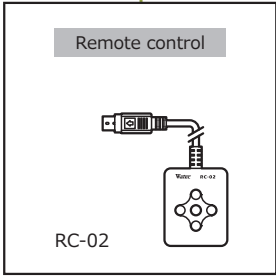

Dimensions

Specifications

Pick-up element	1/2.8 inch CMOS image sensor	
Number of effective pixels	1944(H) × 1224(V)	
Unit cell size	2.8μm(H) × 2.8μm(V)	
Imaging system	RGB+W array mosaic filters on chip	
Synchronizing system	Internal	
Scanning system	Progressive	
Video output	HD-TVI	
Output format	1080/30p, 1080/25p, 720/60p, 720/50p, 720/30p, 720/25p	
Minimum illumination	0.1 lx F1.2 (AGC HIGH=66dB, Shutter=OFF)	
S/N	More than 50dB (AGC OFF=0dB, γ=1.0)	
Function settings	OSD : Remote controller, Communication : RS-232	
AE mode	Fixed	1/30*, 1/100, 1/120, 1/200, 1/500, 1/1000, 1/2000, 1/5000, 1/10000 sec. ※Depends on Output format.
	EI	1/30* - 1/10000 sec. ※Depends on Output format.
White balance	ATW, PWB, MWB, PRESET (3200K, 4300K, 5100K, 6300K)	
AGC	ON	0 - 32dB (LOW), 0 - 42dB (MID), 0 - 66dB (HIGH)
	OFF	-
MGC	0 - 30dB (2dB step)	
Day/Night	-	
Noise reduction	2DNR OFF/ON Level adjustable	
Wide dynamic range	D-WDR OFF/ON Level adjustable	
Lens iris	DC	
Back light compensation	BLC	
White blemish correction	Up to 1023 pixels	
Sharpness	Level adjustable	
Defog	OFF/ON	
Digital zoom	-	
Privacy mask	16 masks	
Mirror image	OFF, V-FLIP, H-FLIP, HV-FLIP	
Freeze	-	
Motion detection	-	
Neg.image	-	
Interface	BNC (HD-TVI), Power in, Auto iris, miniDIN8P (RC-02, RS-232)	
Power supply	DC+12V±10%	
Power consumption	1.92W (160mA)	
Operating temperature	-10 - +50°C	
Storage temperature	-30 - +70°C	
Operating / Storage humidity	95% RH or less (Without condensation)	
Lens mount	CS mount	
Weight	Approx. 130g	
Accessories	WPDC12-R (DC plug), Hex. wrench, Camera bracket, RC-02 (Remote control)	

Accessories
 Options

CS-mount lenses

M13VG288IR M13VG850IR
 AG3Z2812FCS-MPWIR AG4Z1214FCS-MPIR

Miniature lenses / Mount adaptors

M2520BC-12 M2920BC-12
 M3718BC-12 M0620BC-12 29PMA-M12-125
 M0820BC-12

C-mount lenses

C-mount lenses
 ※Not in our lineup

C-mount adaptor

34CMA-R

Cable

3C2V (BNC/BNC)

DVR
 ※Not in our lineup

HDMI cable
 ※Not in our lineup

Monitor