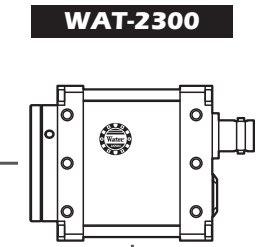

Dimensions

Specifications

Pick-up element	1/2.8 inch CMOS image sensor	
Number of effective pixels	1944(H) × 1224(V)	
Unit cell size	2.8μm(H) × 2.8μm(V)	
Imaging system	RGB+W array mosaic filters on chip	
Synchronizing system	Internal	
Scanning system	Progressive	
Video output	HD-TVI	
Output format	1080/30p, 1080/25p, 720/60p, 720/50p, 720/30p, 720/25p	
Minimum illumination	0.1 lx F1.2 (AGC HIGH=66dB, Shutter=OFF)	
S/N	More than 50dB (AGC OFF=0dB, γ=1.0)	
Function settings	OSD : Remote controller, Communication : RS-232	
AE mode	Fixed	1/30*, 1/100, 1/120, 1/200, 1/500, 1/1000, 1/2000, 1/5000, 1/10000 sec. ※Depends on Output format.
	EI	1/30* - 1/10000 sec. ※Depends on Output format.
White balance	ATW, PWB, MWB, PRESET (3200K, 4300K, 5100K, 6300K)	
AGC	ON	0 - 32dB (LOW), 0 - 42dB (MID), 0 - 66dB (HIGH)
	OFF	-
MGC	0 - 30dB (2dB step)	
Day/Night	-	
Noise reduction	2DNR OFF/ON Level adjustable	
Wide dynamic range	D-WDR OFF/ON Level adjustable	
Lens iris	DC	
Back light compensation	BLC	
White blemish correction	Up to 1023 pixels	
Sharpness	Level adjustable	
Defog	OFF/ON	
Digital zoom	-	
Privacy mask	16 masks	
Mirror image	OFF, V-FLIP, H-FLIP, HV-FLIP	
Freeze	-	
Motion detection	-	
Neg.image	-	
Interface	BNC (HD-TVI), Power in, Auto iris, miniDIN8P (RC-02, RS-232)	
Power supply	DC+12V±10%	
Power consumption	1.92W (160mA)	
Operating temperature	-10 - +50°C	
Storage temperature	-30 - +70°C	
Operating / Storage humidity	95% RH or less (Without condensation)	
Lens mount	CS mount	
Weight	Approx. 130g	
Accessories	WPDC12-R (DC plug), Hex. wrench, Camera bracket, RC-02 (Remote control)	

Accessories
 Options

CS-mount lenses

M13VG288IR M13VG850IR
 AG3Z2812FCS-MPWIR AG4Z1214FCS-MPIR

Miniature lenses / Mount adaptors

M2520BC-12 M2920BC-12
 M3718BC-12 M0620BC-12 29PMA-M12-125
 M0820BC-12

C-mount lenses

C-mount lenses
 ※Not in our lineup

C-mount adaptor

34CMA-R

Cable

3C2V (BNC/BNC)

DVR
 ※Not in our lineup

HDMI cable
 ※Not in our lineup

Monitor