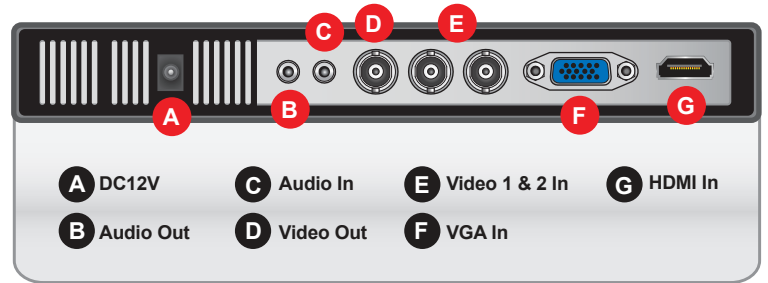

SPECIFICATIONS

22RCE	
Display	
Screen Size	21.5 Inch
Max. Resolution	1920 x 1080 @ 60Hz
Pixel Pitch	0.2482 x 0.2482mm
Brightness	250cd/m²
Contrast Ratio	1000 : 1
Aspect Ratio	16 : 9
Viewing Angle (H/V)	170° / 160°
Display Color	16.7 Million
Response Time	< 5ms
Video System	NTSC / PAL
Interface	
Video In (BNC Type)	2 In
Video Out (BNC Type)	1 Out
HDMI In	1 In
VGA In (15Pin D-Sub)	1 In
Audio In (RCA Type)	1 In
Audio Out (RCA Type)	1 Out
Transmitter	
Remote Control	Yes
Audio	
Built-in Speakers	Yes (2W x 2)
Features	
Multi Language	English, Chinese
General	
Outline Dimension (W x H x D)	20.39" x 12.54" x 1.91" (w/o stand)
Net Weight	6.6 lbs (w/ stand)
Material / Color	Plastic / Black
Desk Top Stand	Yes
Part / Labor	3year / 3year
Power	DC 12V / 3A, Less then 30W
Operating Temperature	0° ~ 40° C / 32° ~ 104° F
Storage Temperature	-20° ~ 60° C / -4° ~ 140° F
Mounts	
VESA™ Mount Size	75 x 75mm
Wall	WB-5, WB-10, WB-30, WB-31
Ceiling	CMK-01

INPUT INTERFACE