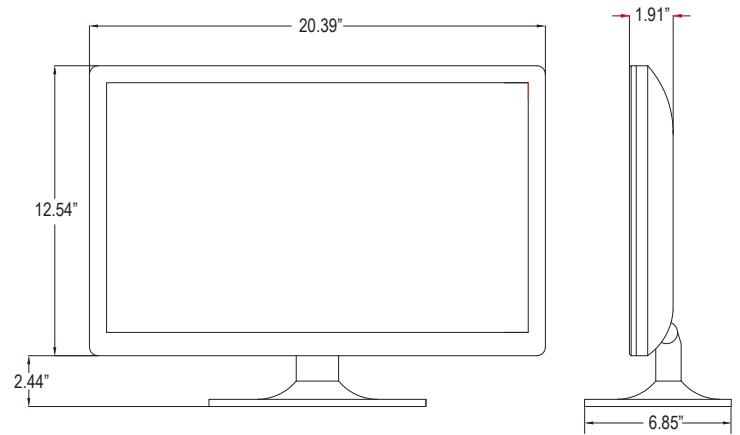

DIMENSIONS